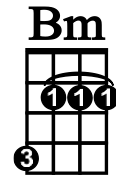

The Sloop John B in A

Intro: |NC |NC (Two measure intro solo – don't play)

Verse 1: **Single strums**

|A |A |A |A
We come on the sloop John B My grandfather and me

Add bass
|A |A |E⁷ |E⁷
A- round Nassau town we did roam

Add calypso strumming
|A |A⁷ |D |Bm
Drinking all night --Got into a fight

|A |E⁷ |A |A
Well, I feel so broke up --I wanna go home

Chorus: **Add drums beat 1 only**

|A |A |A |A
So hoist up the John B's sail See how the mainsail sets

|A |A |E⁷ |E⁷
Call for the captain a- shore Let me go home

|A |A⁷ |D |Bm
Let me go home --I wanna go home, yeah, yeah
Du di dit Du di dit Du di dit Du di dit

|A |Bm⁷ / E⁷ / |A |A
Well, I feel so broke up --I wanna go home

Verse 2: **Add drums beat 1 - + 3 -**

|A |A |A |A
The first mate, he got drunk And broke in the captain's trunk

|A |A |E⁷ |E⁷
The constable had to come and take him a- way

|A |A⁷ |D |Bm
Sheriff John Stone ---Why don't you leave me a- lone? Yeah, yeah

|A |E⁷ |A |A
Well, I feel so broke up --I wanna go home