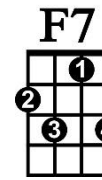

# Mele Kalikimaka

First Note C

Intro: |F |D7 |G7 / C7 / |F / C7 /

1. Male solo – All three parts

2. Female solo – All three parts

Part 1:

|F |F  
 Mele Kaliki- maka is the thing to say  
 |F / Cdim / |C7  
 On a bright Ha- waiian Christmas Day  
 |C7 |C7  
 That's the island greeting that we send to you  
 |C7 |F  
 From the land where palm trees sway

Part 2:

|F7 |Bb  
 Here we know that Christmas will be --green and bright  
 |D7 |G7 / C7 /  
 The sun to shine by day, and all the --stars at night

Part 3:

|F |F7 / D7 /  
 Mele Kaliki- maka is Ha- waii's way to  
 |Gm / C7 / |F  
 say Merry Christmas to you

INSTRUMENTAL: |F |D7 |G7 / C7 / |F

Mele Kalikimaka - 2

Male Solo
Female Solo
All Sing

Part 2:

**|F<sup>7</sup>** **|B<sub>b</sub>**  
 Here we know that Christmas will be --green and bright  
**|D<sup>7</sup>** **|G<sup>7</sup> / C<sup>7</sup> /**  
 The sun to shine by day, and all the --stars at night

**|C<sup>7</sup>** **|F**  
 From the land where palm trees sway

**|F<sup>7</sup>** **|B<sub>b</sub>**  
 Here we know that Christmas will be --green and bright  
**|D<sup>7</sup>** **|G<sup>7</sup> / C<sup>7</sup> /**  
 The sun to shine by day, and all the --stars at night