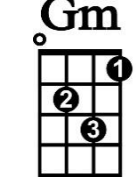

# Mele Kalikimaka

First Note C

Intro: |F |D7 |G7 / C7 / |F / C7 /

1. Male solo – All three parts

2. Female solo – All three parts

Part 1:

|F |F  
 Mele Kaliki- maka is the thing to say  
 |F / Cdim / |C7  
 On a bright Ha- waiian Christmas Day  
 |C7 |C7  
 That's the island greeting that we send to you  
 |C7 |F  
 From the land where palm trees sway

Part 2:

|F7 |Bb  
 Here we know that Christmas will be --green and bright  
 |D7 |G7 / C7 /  
 The sun to shine by day, and all the --stars at night

Part 3:

|F |F7 / D7 /  
 Mele Kaliki- maka is Ha- waii's way to  
 |Gm / C7 / |F  
 say Merry Christmas to you

INSTRUMENTAL: |F |D7 |G7 / C7 / |F

Mele Kalikimaka - 2

Male Solo
Female Solo
All Sing

Part 2:

**|F<sup>7</sup>** **|B<sub>b</sub>**  
 Here we know that Christmas will be --green and bright  
**|D<sup>7</sup>** **|G<sup>7</sup> / C<sup>7</sup> /**  
 The sun to shine by day, and all the --stars at night

**|C<sup>7</sup>** **|F**  
 From the land where palm trees sway

**|F<sup>7</sup>** **|B<sub>b</sub>**  
 Here we know that Christmas will be --green and bright  
**|D<sup>7</sup>** **|G<sup>7</sup> / C<sup>7</sup> /**  
 The sun to shine by day, and all the --stars at night