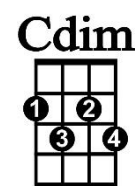

# Mele Kalikimaka

First Note C

Intro: |F |D7 |G7 / C7 / |F / C7 /

1. Male solo – All three parts

2. Female solo – All three parts

Part 1:

|F |F  
 Mele Kaliki- maka is the thing to say  
 |F / Cdim / |C7  
 On a bright Ha- waiian Christmas Day  
 |C7 |C7  
 That's the island greeting that we send to you  
 |C7 |F  
 From the land where palm trees sway

Part 2:

|F7 |Bb  
 Here we know that Christmas will be --green and bright  
 |D7 |G7 / C7 /  
 The sun to shine by day, and all the --stars at night

Part 3:

|F |F7 / D7 /  
 Mele Kaliki- maka is Ha- waii's way to  
 |Gm / C7 / |F  
 say Merry Christmas to you

INSTRUMENTAL: |F |D7 |G7 / C7 / |F

Mele Kalikimaka - 2

Male Solo
Female Solo
All Sing

Part 2:

**|F<sup>7</sup>** **|B<sub>b</sub>**  
 Here we know that Christmas will be --green and bright  
**|D<sup>7</sup>** **|G<sup>7</sup> / C<sup>7</sup> /**  
 The sun to shine by day, and all the --stars at night

**|C<sup>7</sup>** **|F**  
 From the land where palm trees sway

**|F<sup>7</sup>** **|B<sub>b</sub>**  
 Here we know that Christmas will be --green and bright  
**|D<sup>7</sup>** **|G<sup>7</sup> / C<sup>7</sup> /**  
 The sun to shine by day, and all the --stars at night