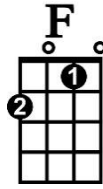

# Mele Kalikimaka

First Note C

Intro: |F |D7 |G7 / C7 / |F / C7 /

1. Male solo – All three parts

2. Female solo – All three parts

Part 1:

|F |F  
 Mele Kaliki- maka is the thing to say  
 |F / Cdim / |C7  
 On a bright Ha- waiian Christmas Day  
 |C7 |C7  
 That's the island greeting that we send to you  
 |C7 |F  
 From the land where palm trees sway

Part 2:

|F7 |Bb  
 Here we know that Christmas will be --green and bright  
 |D7 |G7 / C7 /  
 The sun to shine by day, and all the --stars at night

Part 3:

|F |F7 / D7 /  
 Mele Kaliki- maka is Ha- waii's way to  
 |Gm / C7 / |F  
 say Merry Christmas to you

INSTRUMENTAL: |F |D7 |G7 / C7 / |F

Mele Kalikimaka - 2

Male Solo
Female Solo
All Sing

Part 2:

**|F<sup>7</sup>** **|B<sub>b</sub>**  
 Here we know that Christmas will be --green and bright  
**|D<sup>7</sup>** **|G<sup>7</sup> / C<sup>7</sup> /**  
 The sun to shine by day, and all the --stars at night

**|C<sup>7</sup>** **|F**  
 From the land where palm trees sway

**|F<sup>7</sup>** **|B<sub>b</sub>**  
 Here we know that Christmas will be --green and bright  
**|D<sup>7</sup>** **|G<sup>7</sup> / C<sup>7</sup> /**  
 The sun to shine by day, and all the --stars at night