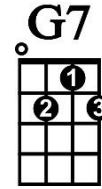

# Mele Kalikimaka

First Note C

Intro: |F |D7 |G7 / C7 / |F / C7 /

1. Male solo – All three parts

2. Female solo – All three parts

Part 1:

|F |F  
 Mele Kaliki- maka is the thing to say  
 |F / Cdim / |C7  
 On a bright Ha- waiian Christmas Day  
 |C7 |C7  
 That's the island greeting that we send to you  
 |C7 |F  
 From the land where palm trees sway

Part 2:

|F7 |Bb  
 Here we know that Christmas will be --green and bright  
 |D7 |G7 / C7 /  
 The sun to shine by day, and all the --stars at night

Part 3:

|F |F7 / D7 /  
 Mele Kaliki- maka is Ha- waii's way to  
 |Gm / C7 / |F  
 say Merry Christmas to you

INSTRUMENTAL: |F |D7 |G7 / C7 / |F

Mele Kalikimaka - 2

Male Solo
Female Solo
All Sing

Part 2:

**|F<sup>7</sup>** **|B<sub>b</sub>**  
 Here we know that Christmas will be --green and bright  
**|D<sup>7</sup>** **|G<sup>7</sup> / C<sup>7</sup> /**  
 The sun to shine by day, and all the --stars at night

**|C<sup>7</sup>** **|F**  
 From the land where palm trees sway

**|F<sup>7</sup>** **|B<sub>b</sub>**  
 Here we know that Christmas will be --green and bright  
**|D<sup>7</sup>** **|G<sup>7</sup> / C<sup>7</sup> /**  
 The sun to shine by day, and all the --stars at night