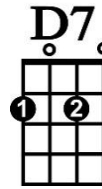

# Mele Kalikimaka

First Note C

Intro: |F |D7 |G7 / C7 / |F / C7 /

1. Male solo – All three parts

2. Female solo – All three parts

Part 1:

|F |F  
 Mele Kaliki- maka is the thing to say  
 |F / Cdim / |C7  
 On a bright Ha- waiian Christmas Day  
 |C7 |C7  
 That's the island greeting that we send to you  
 |C7 |F  
 From the land where palm trees sway

Part 2:

|F7 |Bb  
 Here we know that Christmas will be --green and bright  
 |D7 |G7 / C7 /  
 The sun to shine by day, and all the --stars at night

Part 3:

|F |F7 / D7 /  
 Mele Kaliki- maka is Ha- waii's way to  
 |Gm / C7 / |F  
 say Merry Christmas to you

INSTRUMENTAL: |F |D7 |G7 / C7 / |F

Mele Kalikimaka - 2

Male Solo
Female Solo
All Sing

Part 2:

**|F<sup>7</sup>** **|B<sub>b</sub>**  
 Here we know that Christmas will be --green and bright  
**|D<sup>7</sup>** **|G<sup>7</sup> / C<sup>7</sup> /**  
 The sun to shine by day, and all the --stars at night

**|C<sup>7</sup>** **|F**  
 From the land where palm trees sway

**|F<sup>7</sup>** **|B<sub>b</sub>**  
 Here we know that Christmas will be --green and bright  
**|D<sup>7</sup>** **|G<sup>7</sup> / C<sup>7</sup> /**  
 The sun to shine by day, and all the --stars at night