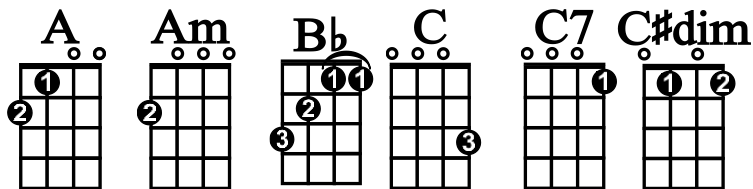

Let It Be Me in F

INTRO: |F |C / A / |Dm |Gmin⁷ / C⁷ /

Verse 1:

|F |C / / C#dim |Dm |Am
 ---I bless the day I found you --I want to stay around you

|Bb |F |Gm⁷ // C⁷ |F
 --And so I beg you, ---let it be me

|F |C / / C#dim |Dm |Am
 ---Don't take this heaven from one --If you must cling to someone

|Bb |F |Gm⁷ // C⁷ |F
 --Now and for- ever, --let it be me

Chorus:

|Bb |Am |Bb |F
 --Each time we meet love -- I find com- plete love

|Gm⁷ |F |Bb |A / C /
 --Without your sweet love --what would life be

Verse 2:

|F |C / / C#dim |Dm |Am
 --So never leave me lonely --Tell me you love me only

|Bb |F |Gm⁷ // C⁷ |F
 --And that you'll always --let it be me

INSTRUMENTAL: (Verse 1)

|F |C / / C#dim |Dm |Am |Bb |F |Gm⁷ // C⁷ |F

Let It Be Me - 2

Chorus:

|B \flat **|Am** **|B \flat** **|F**
--Each time we meet love -- I find com- plete love

|Gm⁷ **|F** **|B \flat** **|A / C /**
--Without your sweet love --what would life be