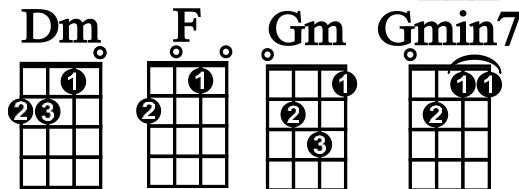

Let It Be Me in F

INTRO: |F |C / A / |Dm |Gmin⁷ / C⁷ /

Verse 1:

|F |C / / C#dim |Dm |Am
 ---I bless the day I found you --I want to stay around you

|Bb |F |Gm⁷ // C⁷ |F
 --And so I beg you, ---let it be me

|F |C / / C#dim |Dm |Am
 ---Don't take this heaven from one --If you must cling to someone

|Bb |F |Gm⁷ // C⁷ |F
 --Now and for- ever, --let it be me

Chorus:

|Bb |Am |Bb |F
 --Each time we meet love -- I find com- plete love

|Gm⁷ |F |Bb |A / C /
 --Without your sweet love --what would life be

Verse 2:

|F |C / / C#dim |Dm |Am
 --So never leave me lonely --Tell me you love me only

|Bb |F |Gm⁷ // C⁷ |F
 --And that you'll always --let it be me

INSTRUMENTAL: (Verse 1)

|F |C / / C#dim |Dm |Am |Bb |F |Gm⁷ // C⁷ |F

Let It Be Me - 2

Chorus:

|B \flat **|Am** **|B \flat** **|F**
--Each time we meet love -- I find com- plete love

|Gm⁷ **|F** **|B \flat** **|A / C /**
--Without your sweet love --what would life be