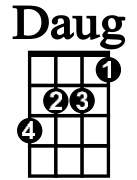

Verse 2:

|G / Em / |Am / D⁷ / |G / Em / |Am / D⁷ /
--I for give you --'Cause I can't for- get you

|G / G⁷ / |C / Cm⁶ / |G / D⁷ / |G / F#⁷ /
--You got me in be- tween The devil and the deep blue sea