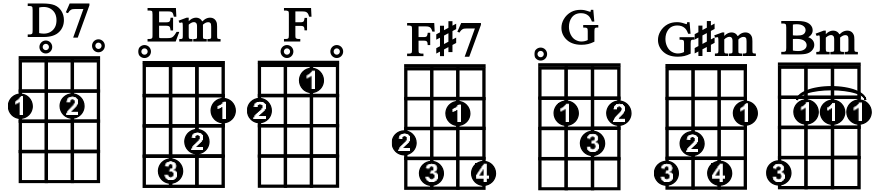

# Between the Devil and the Deep Blue Sea

**Intro:**

|G / Em / |Am / D<sup>7</sup> /

**Verse 1:**

|G / Em / |Am / D<sup>7</sup> / |G / Em / |Am / D<sup>7</sup> /  
 -- I don't want you --But I hate to lose you

|G / G<sup>7</sup> / |C / Cm<sup>6</sup> / |G / D<sup>7</sup> / |G / Daug /  
 --You got me in be- tween The devil and the deep blue sea

**Verse 2:**

|G / Em / |Am / D<sup>7</sup> / |G / Em / |Am / D<sup>7</sup> /  
 --I for give you --'Cause I can't for- get you

|G / G<sup>7</sup> / |C / Cm<sup>6</sup> / |G / D<sup>7</sup> / |G / F#<sup>7</sup> /  
 --You got me in be- tween The devil and the deep blue sea

**Bridge:**

|B / G#m / |C#m / F#<sup>7</sup> /  
 I wanna cross you off my list

Between the Devil and the Deep Blue Sea - 2

Verse 3:

|G / Em / |Am / D<sup>7</sup> / |G / Em / |Am / D<sup>7</sup> /  
---I should hate you --But I guess I love you

|G / G<sup>7</sup> / |C / C<sub>m</sub><sup>6</sup> / |G / D<sup>7</sup> / |G  
--You got me in be- tween The devil and the deep blue sea